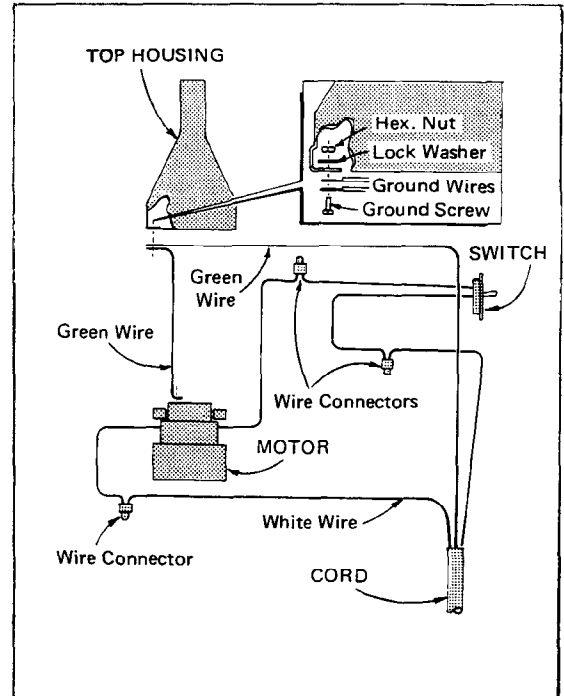

WIRING INSTRUCTIONS
SEE BELOW

Specify Catalog and Serial No. when ordering parts

FIG.	PART NO.	DESCRIPTION OF PART	NO. REQ.
1	43-24-0090	Blower Nozzle Tip	(1)
2	43-76-0380	Blower Housing Top	(1)
3	44-40-0420	Rivnut	(2)
4	42-40-0530	Insulating Bushing	(1)
5	45-88-5220	Washer - 1/4" I.D.	(2)
6	43-44-0510	Motor Gasket	(2)
7	22-56-0160	Wire Connector	(3)
8	06-81-4654	10-32x3/4 Rd. Hd. Screw	(2)
9	06-85-0050	4x1/4 Pan Hd Type B Screw	(2)
10	43-62-0590	Handle	(1)
11	23-66-0360	Switch Assembly	(1)
12	44-66-0710	Switch Plate	(1)
13	44-76-0070	Strain Relief	(1)
14	22-64-0695	Cord Set	(1)
15	43-44-0520	Motor Spacer Gasket	(3)
16	06-85-0250	6x3/8 Pan Hd. Type B Screw	(4)
17	06-55-1000	10-24 Hex Nut	(1)
18	06-97-2200	Lock Washer	(1)
19	06-81-4591	10-24x1/2 Rd. Hd. Phil. Drive Screw	(1)
20	23-94-4225	Motor Ground Wire	(1)
21	06-81-4209	10-32x3/8 Tapping Screw	(1)
22	22-18-0570	Motor Brushes - One Set	(1)
23	23-30-0150	Motor	(1)
24	45-03-0130	Perforated Screen	(1)
25	43-76-0390	Blower Housing Bottom	(1)