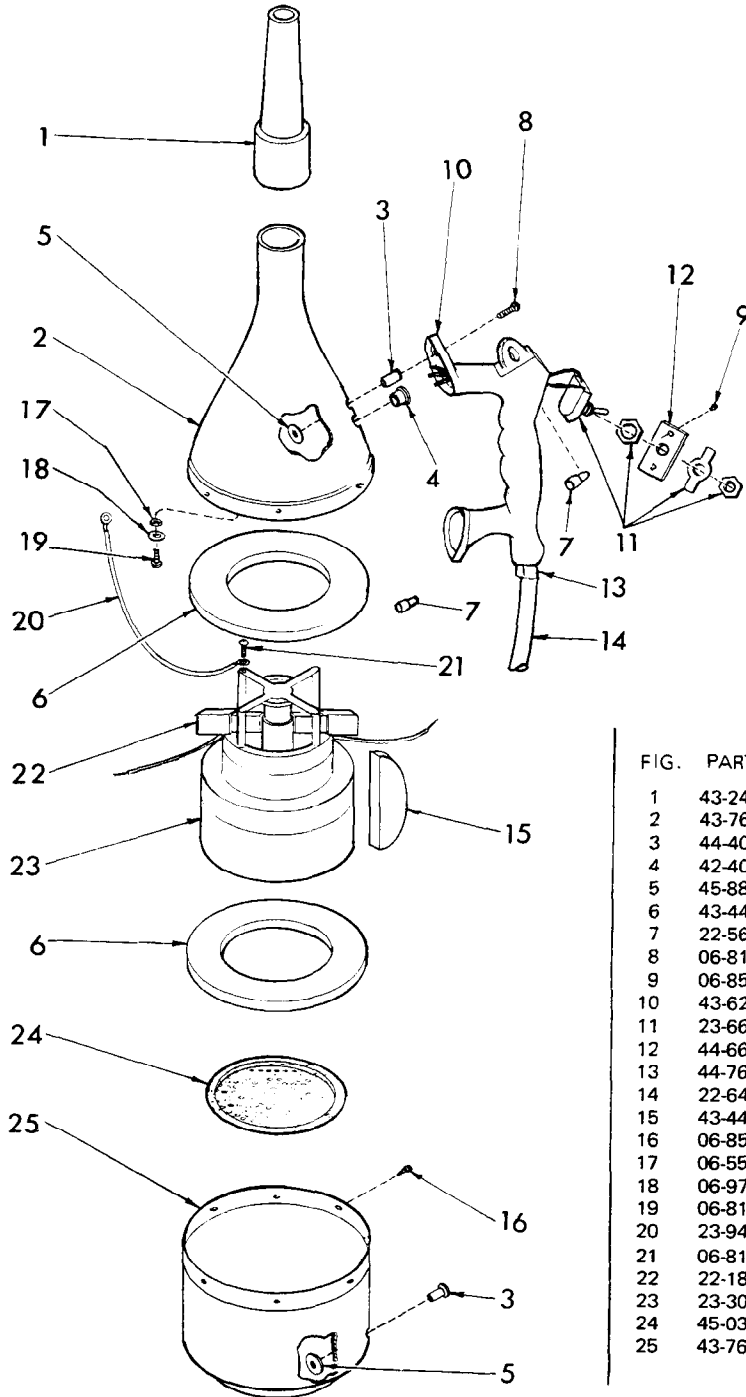

SERVICE PARTS LIST

BUL. 54-05-0600

HAND HELD BLOWER

REVISED BUL.

DATE

Feb. '76

Catalog No. 8970

Starting
Serial No. **SERIES 1**

WIRING INSTRUCTIONS
SEE BELOW

Specify Catalog and Serial No. when ordering parts

FIG.	PART NO.	DESCRIPTION OF PART	NO. REQ.
1	43-24-0090	Blower Nozzle Tip	(1)
2	43-76-0380	Blower Housing Top	(1)
3	44-40-0420	Rivnut	(2)
4	42-40-0530	Insulating Bushing	(1)
5	45-88-5220	Washer - 1/4" I.D.	(2)
6	43-44-0510	Motor Gasket	(2)
7	22-56-0160	Wire Connector	(3)
8	06-81-4654	10-32x3/4 Rd. Hd. Screw	(2)
9	06-85-0050	4x1/4 Pan Hd Type B Screw	(2)
10	43-62-0590	Handle	(1)
11	23-66-0360	Switch Assembly	(1)
12	44-66-0710	Switch Plate	(1)
13	44-76-0070	Strain Relief	(1)
14	22-64-0695	Cord Set	(1)
15	43-44-0520	Motor Spacer Gasket	(3)
16	06-85-0250	6x3/8 Pan Hd. Type B Screw	(4)
17	06-55-1000	10-24 Hex Nut	(1)
18	06-97-2200	Lock Washer	(1)
19	06-81-4591	10-24x1/2 Rd. Hd. Phil. Drive Screw	(1)
20	23-94-4225	Motor Ground Wire	(1)
21	06-81-4209	10-32x3/8 Tapping Screw	(1)
22	22-18-0570	Motor Brushes - One Set	(1)
23	23-30-0150	Motor	(1)
24	45-03-0130	Perforated Screen	(1)
25	43-76-0390	Blower Housing Bottom	(1)